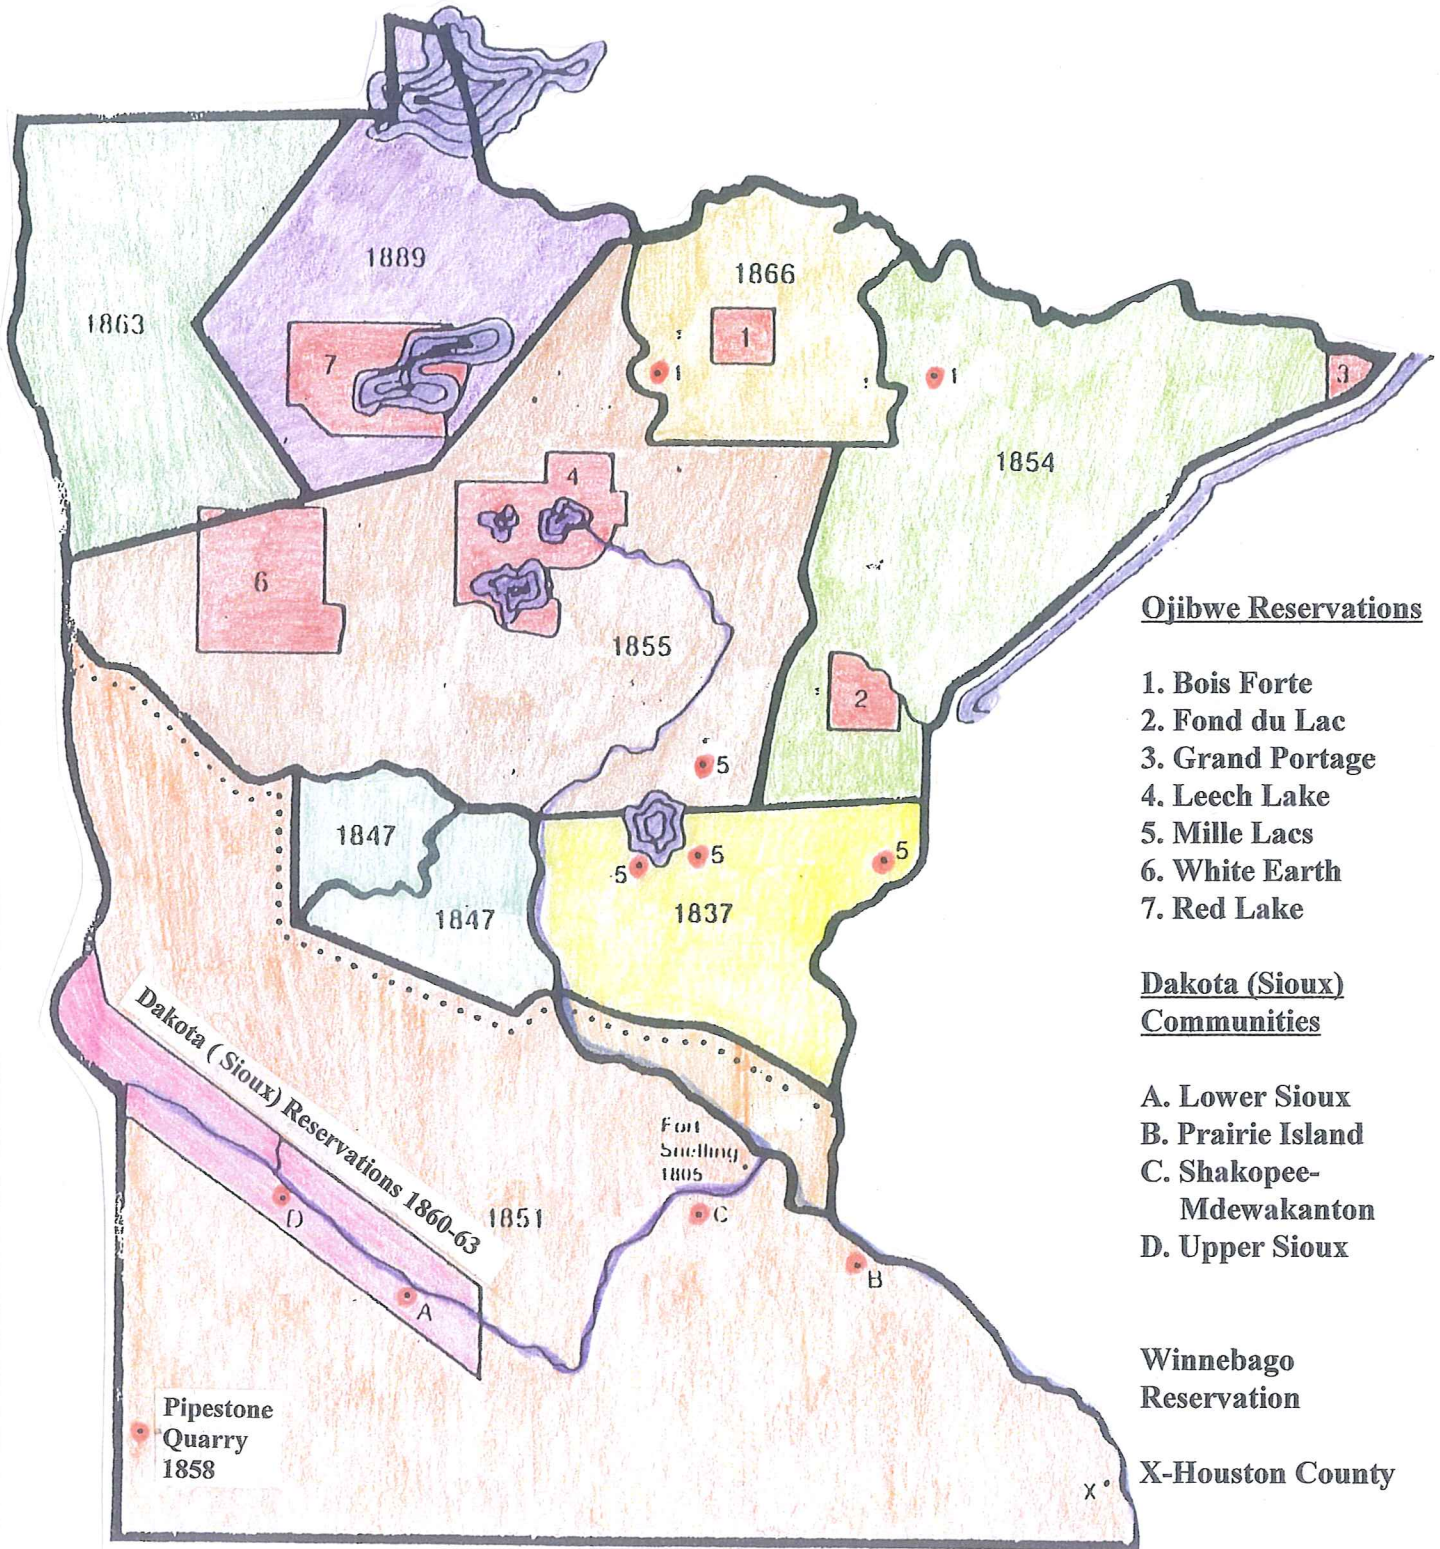

TREATIES OF LAND CESSIONS AND PRESENT DAY RESERVATIONS

Ojibwe Reservations

- 1. Bois Forte
- 2. Fond du Lac
- 3. Grand Portage
- 4. Leech Lake
- 5. Mille Lacs
- 6. White Earth
- 7. Red Lake

Dakota (Sioux) Communities

- A. Lower Sioux
- B. Prairie Island
- C. Shakopee-Mdewakanton
- D. Upper Sioux

Winnebago Reservation

X-Houston County

Ojibwe-Dakota Boundary- 1825